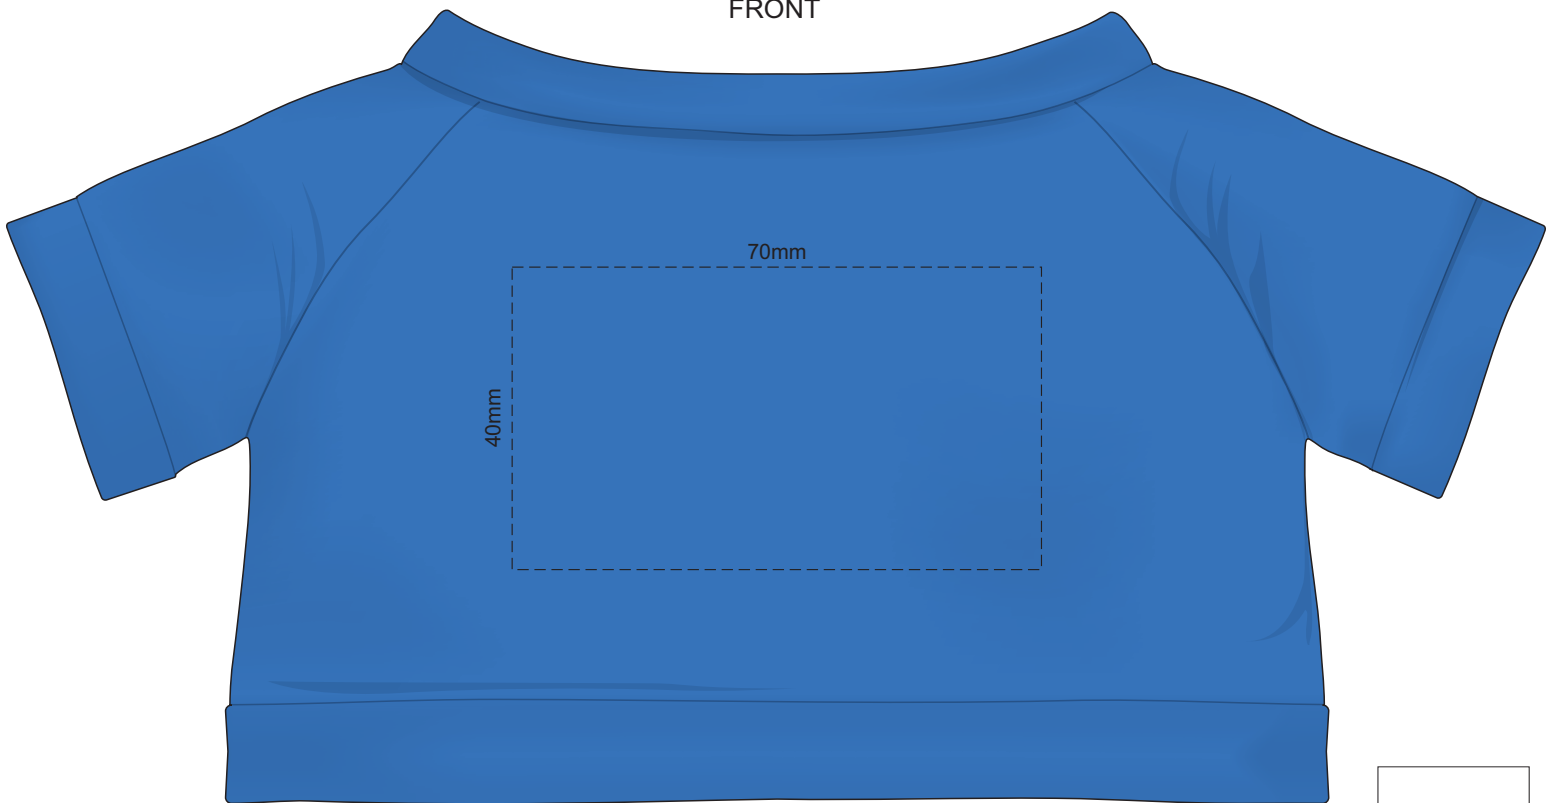

100% of Actual Size  
Screen Print (3 col max)  
Colourflex Transfer  
Faux Embroidery

FRONT

BACK