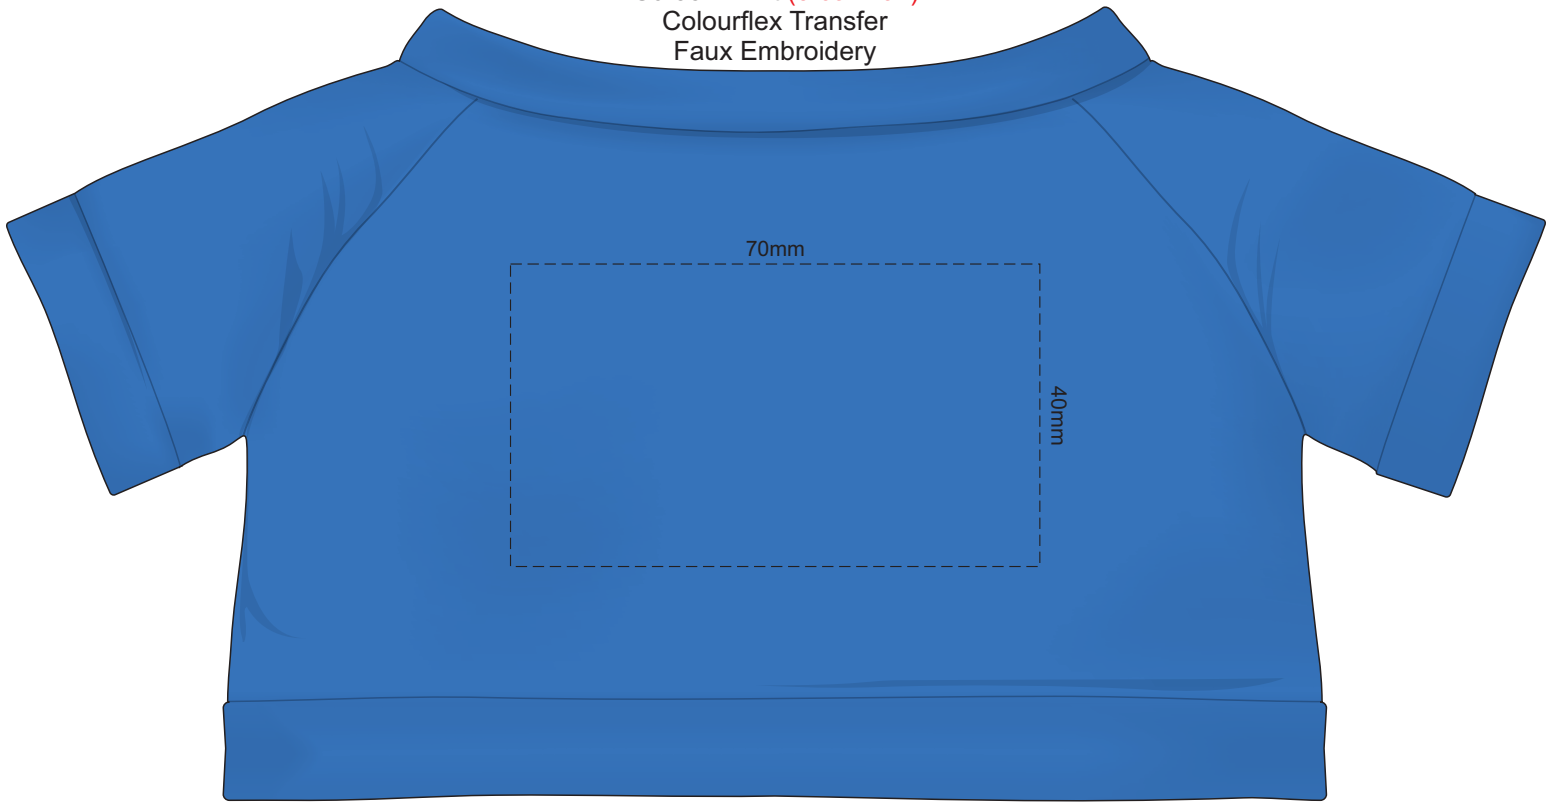

100% of Actual Size  
Screen Print (3 col max)  
Colourflex Transfer  
Faux Embroidery

FRONT

BACK